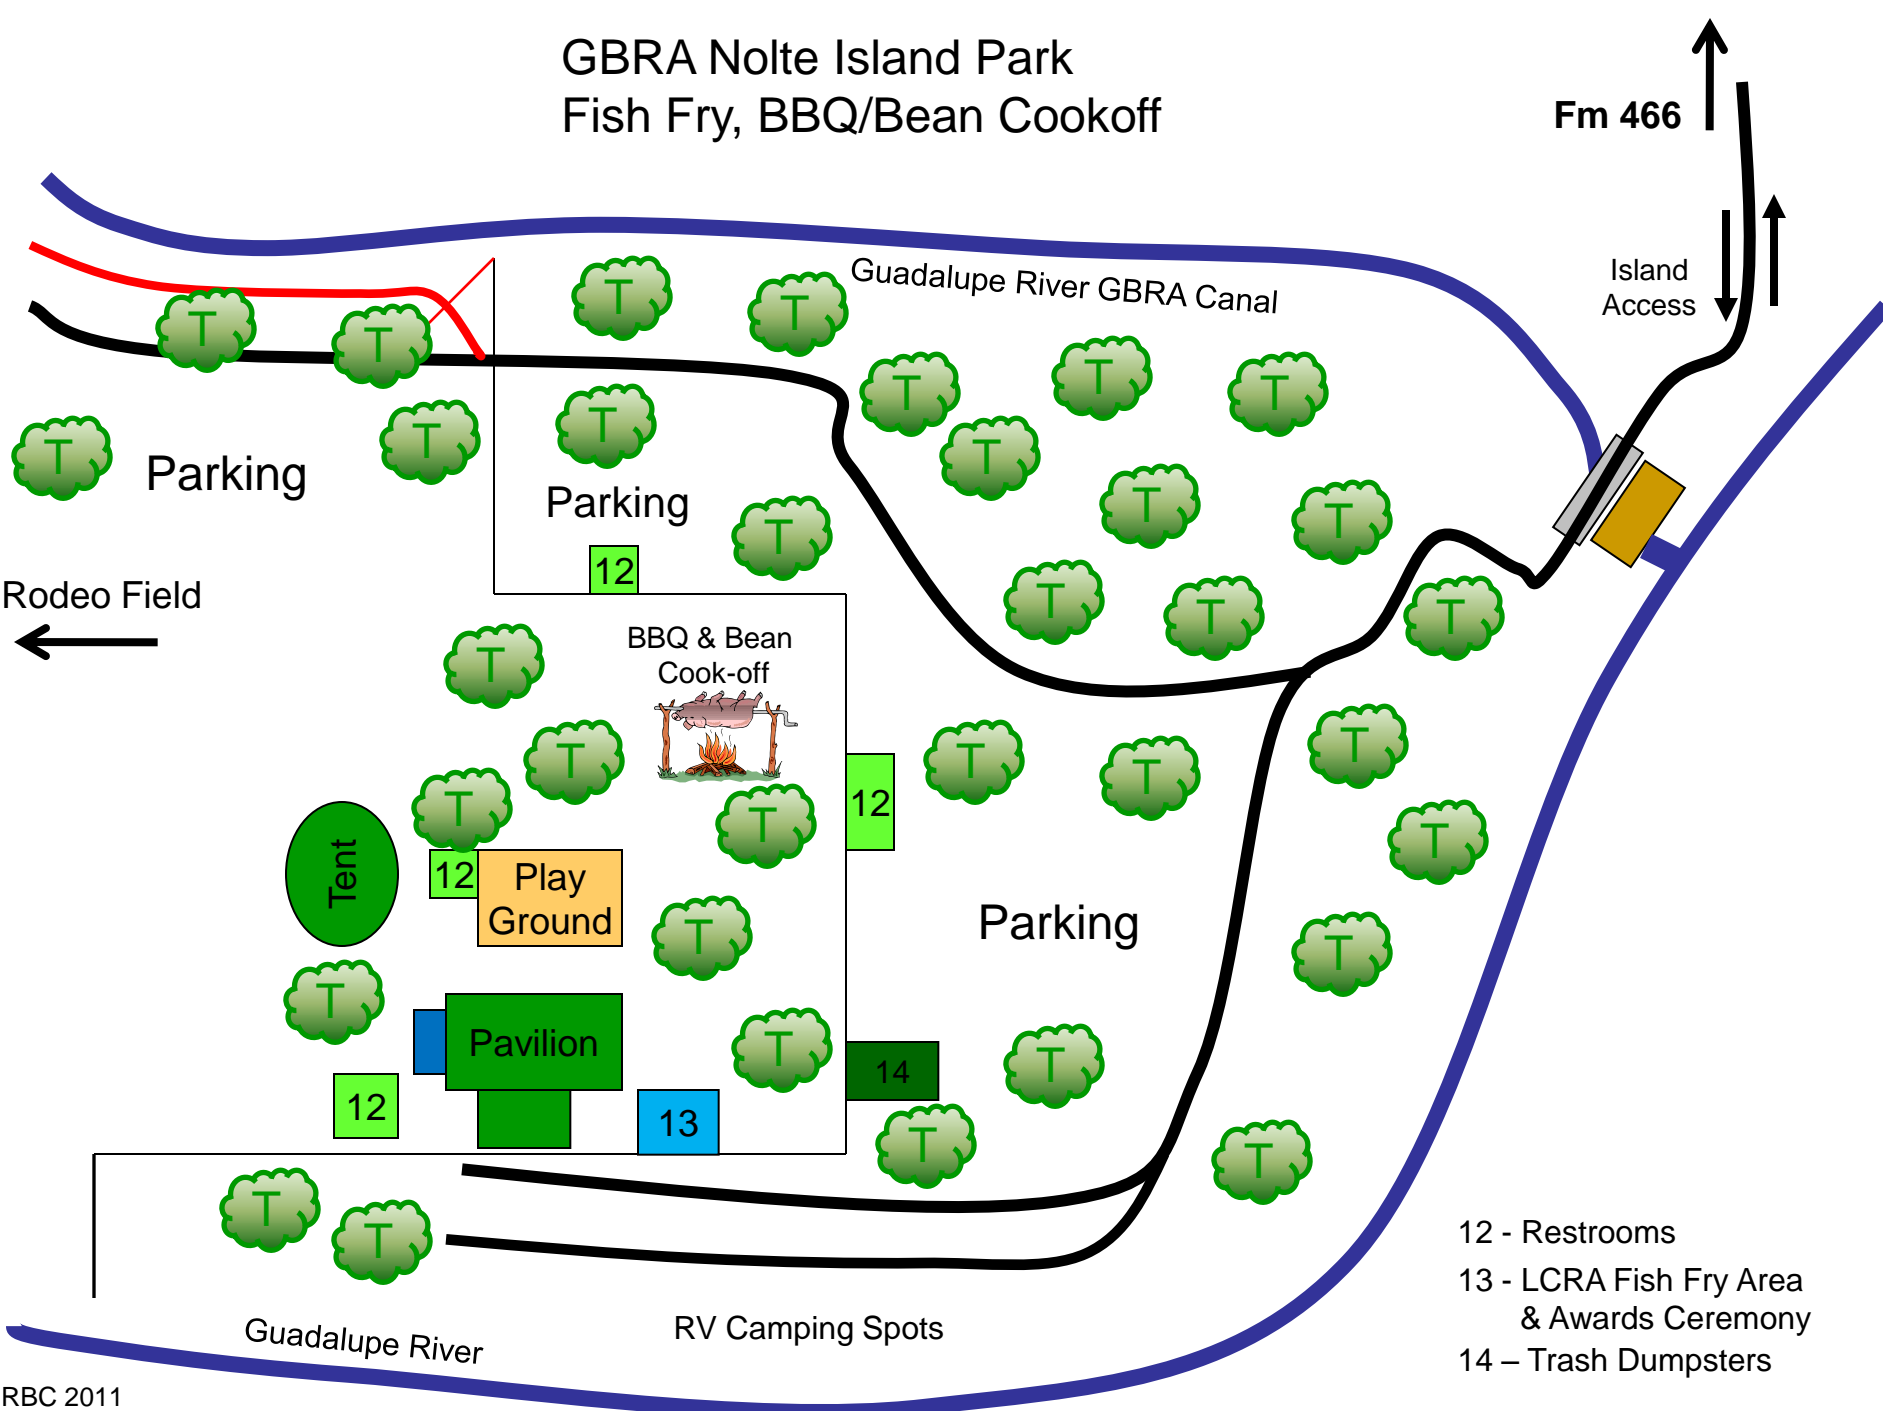

GBRA Nolte Island Park Fish Fry, BBQ/Bean Cookoff

Fm 466

Island Access

Guadalupe River GBRA Canal

Parking

Parking

Rodeo Field

BBQ & Bean Cook-off

Play Ground

Pavilion

Parking

Guadalupe River

RV Camping Spots

- 12 - Restrooms
- 13 - LCRA Fish Fry Area & Awards Ceremony
- 14 - Trash Dumpsters

GBRA Nolte Island Park Rodeo Field Layout

Guadalupe River GBRA Canal

Canal Road Prohibited for Travel

No Unauthorized Vehicles
Beyond this Point

Trees

8

12

Handicap
Parking

Parking

Parking

BBQ Cookoff

Field Entrance

- 1 – Egg Climb
- 2 – Hurtman Rescue
- 3 – URD Riser Installation
- 4 – Open Secondary W/H Makeup
- 5 – Obstacle Pole
- 6 – Transformer Change
- 7 – Polymer Bell Change
- 8 – Rope Event
- 9 – Spouse Event
- 10 – TLRA Command Tent
- 11 – Tacos, Donuts & Coffee
- 12 – Restrooms